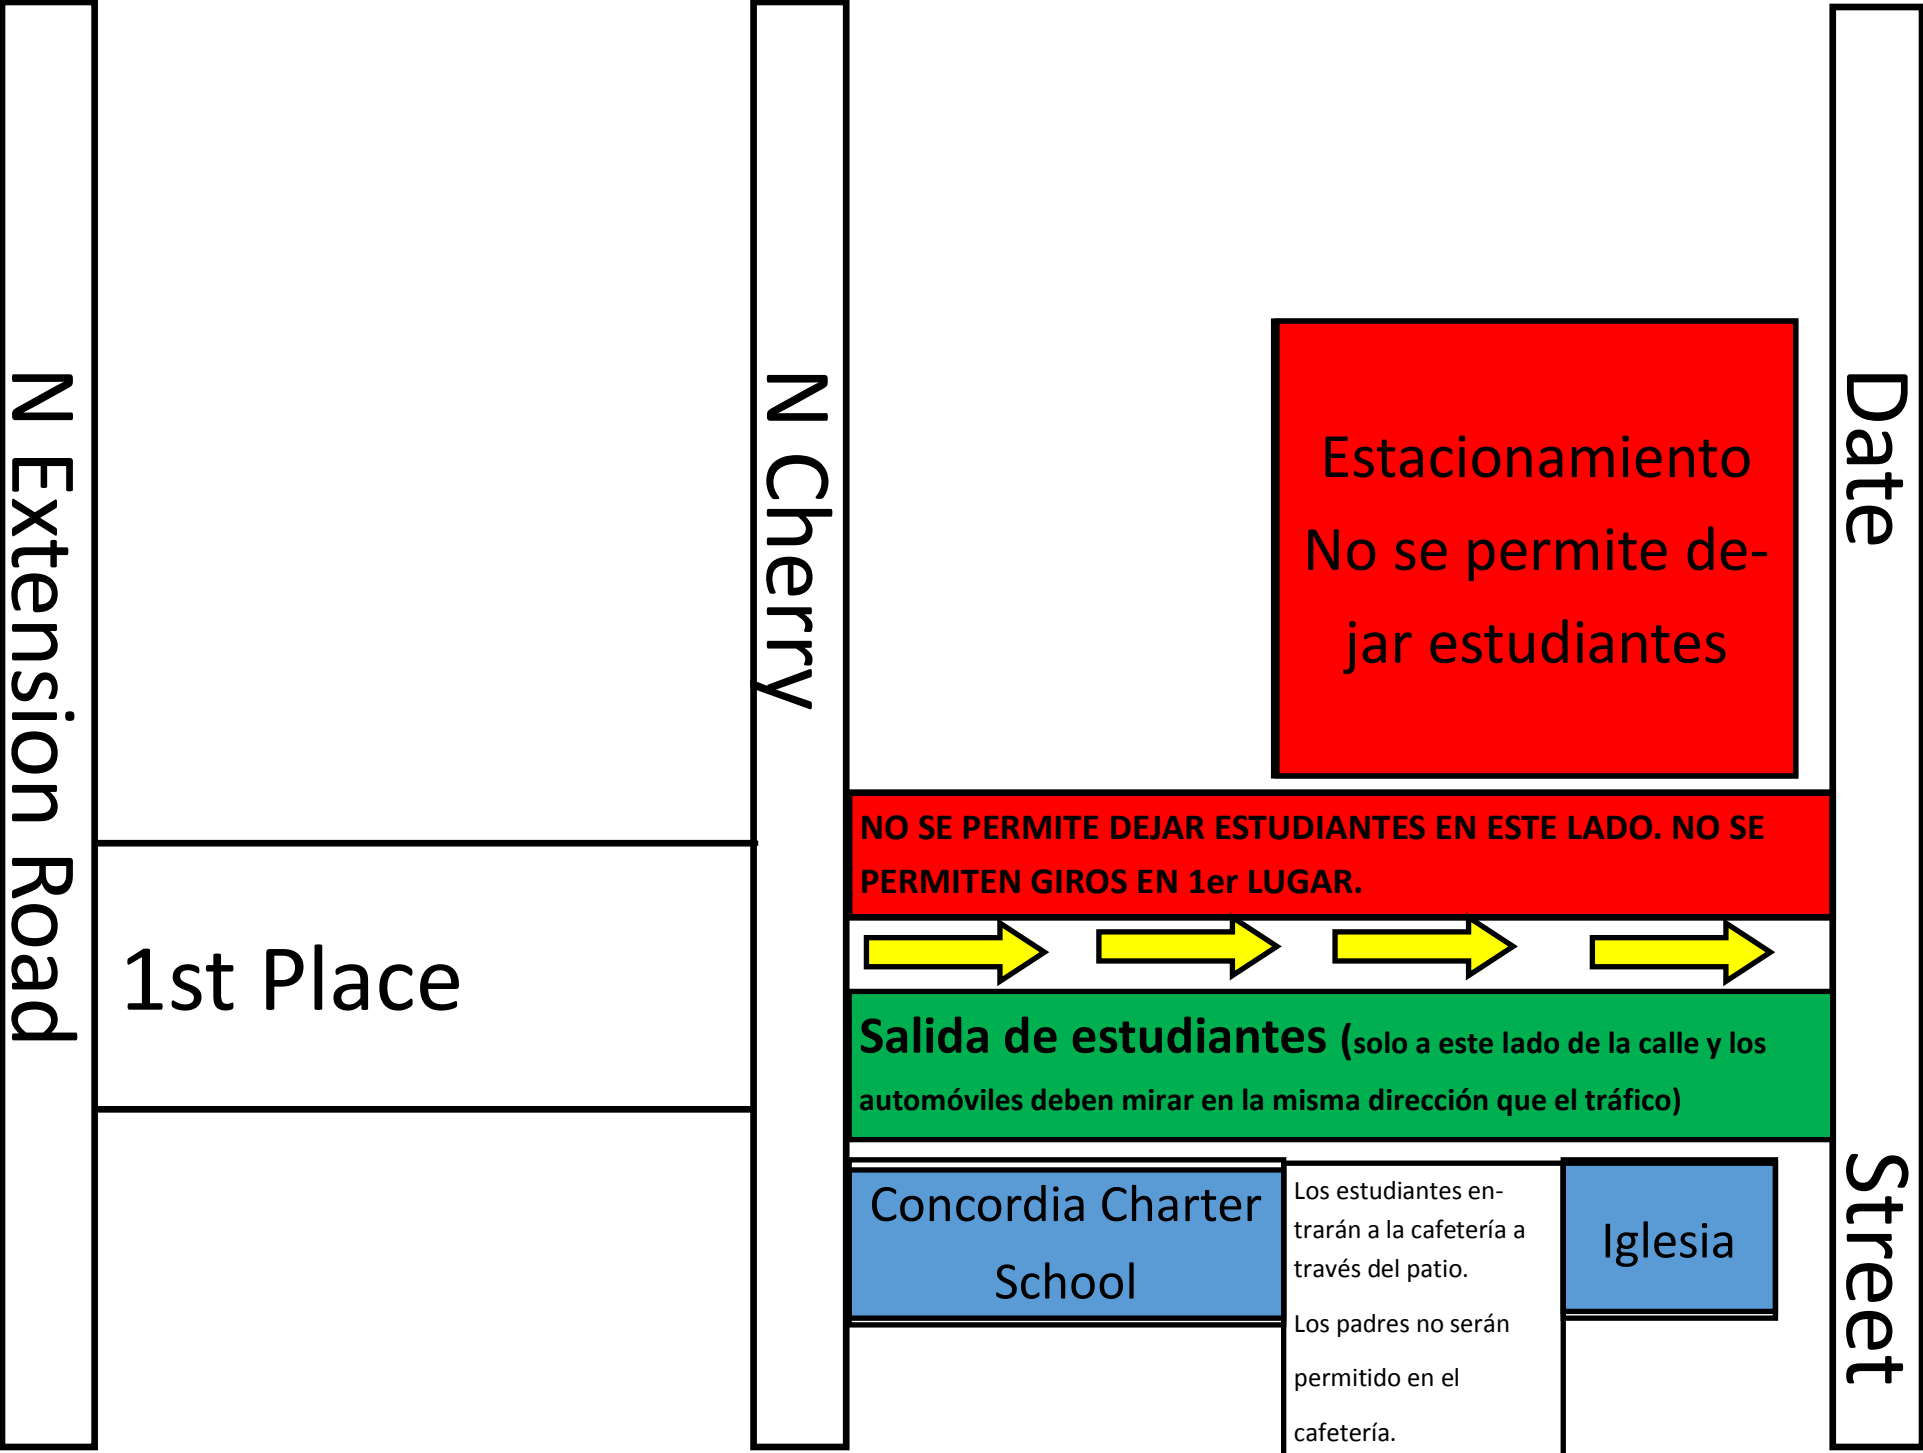

N Extension Road

N Cherry

Date Street

1st Place

Parking Lot
No Student Drop Off Allowed

NO STUDENT DROP OFF ALLOWED ON THIS SIDE. NO U TURNS ALLOWED ON 1st PLACE.

Student Drop Off (This side of street only and cars must facing the same direction as traffic)

Concordia Charter School

Students will enter the cafeteria through the courtyard.
Parents will not be allowed in the cafeteria.

Church

Street

N Extension Road

N Cherry

Date

Street

1st Place

Estacionamiento
No se permite de-
jar estudiantes

NO SE PERMITE DEJAR ESTUDIANTES EN ESTE LADO. NO SE PERMITEN GIROS EN 1er LUGAR.

Salida de estudiantes (solo a este lado de la calle y los automóviles deben mirar en la misma dirección que el tráfico)